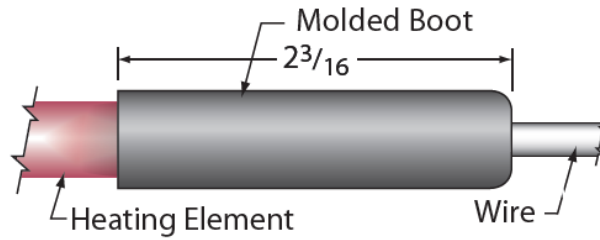

Defrost stock tubulars

# Part number	Volts/Watts	Volts/Watts	Sheath length	Leads length
TIV-81932	208V/700W	240V/930W	81"	48"
TIV-88602	208V/450W	240V/600W	88"	48"
TIV-104172	208V/1300W	240V/1733W	104"	48"
TIV-105122	208V/900W	240V/1200W	105"	48"
TIV-118852	208V/638W	240V/850W	118"	48"
TIV-140202	208V/1500W	240V/2000W	140"	48"
TIV-149102	208V/750W	240V/1000W	149"	48"
TIV-153182	208V/1350W	240V/1800W	153"	48"
TIV-164262	208V/1950W	240V/2600W	164"	48"